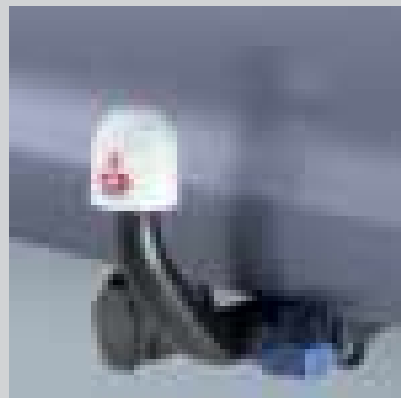

Towbar
Detachable.
The socket plate is invisible when towbar is detached.
MZ313532

7- or 13-pin towbar wiring kits are available.
Please see the quick reference list for details.

Towbar
Fixed
MZ313531